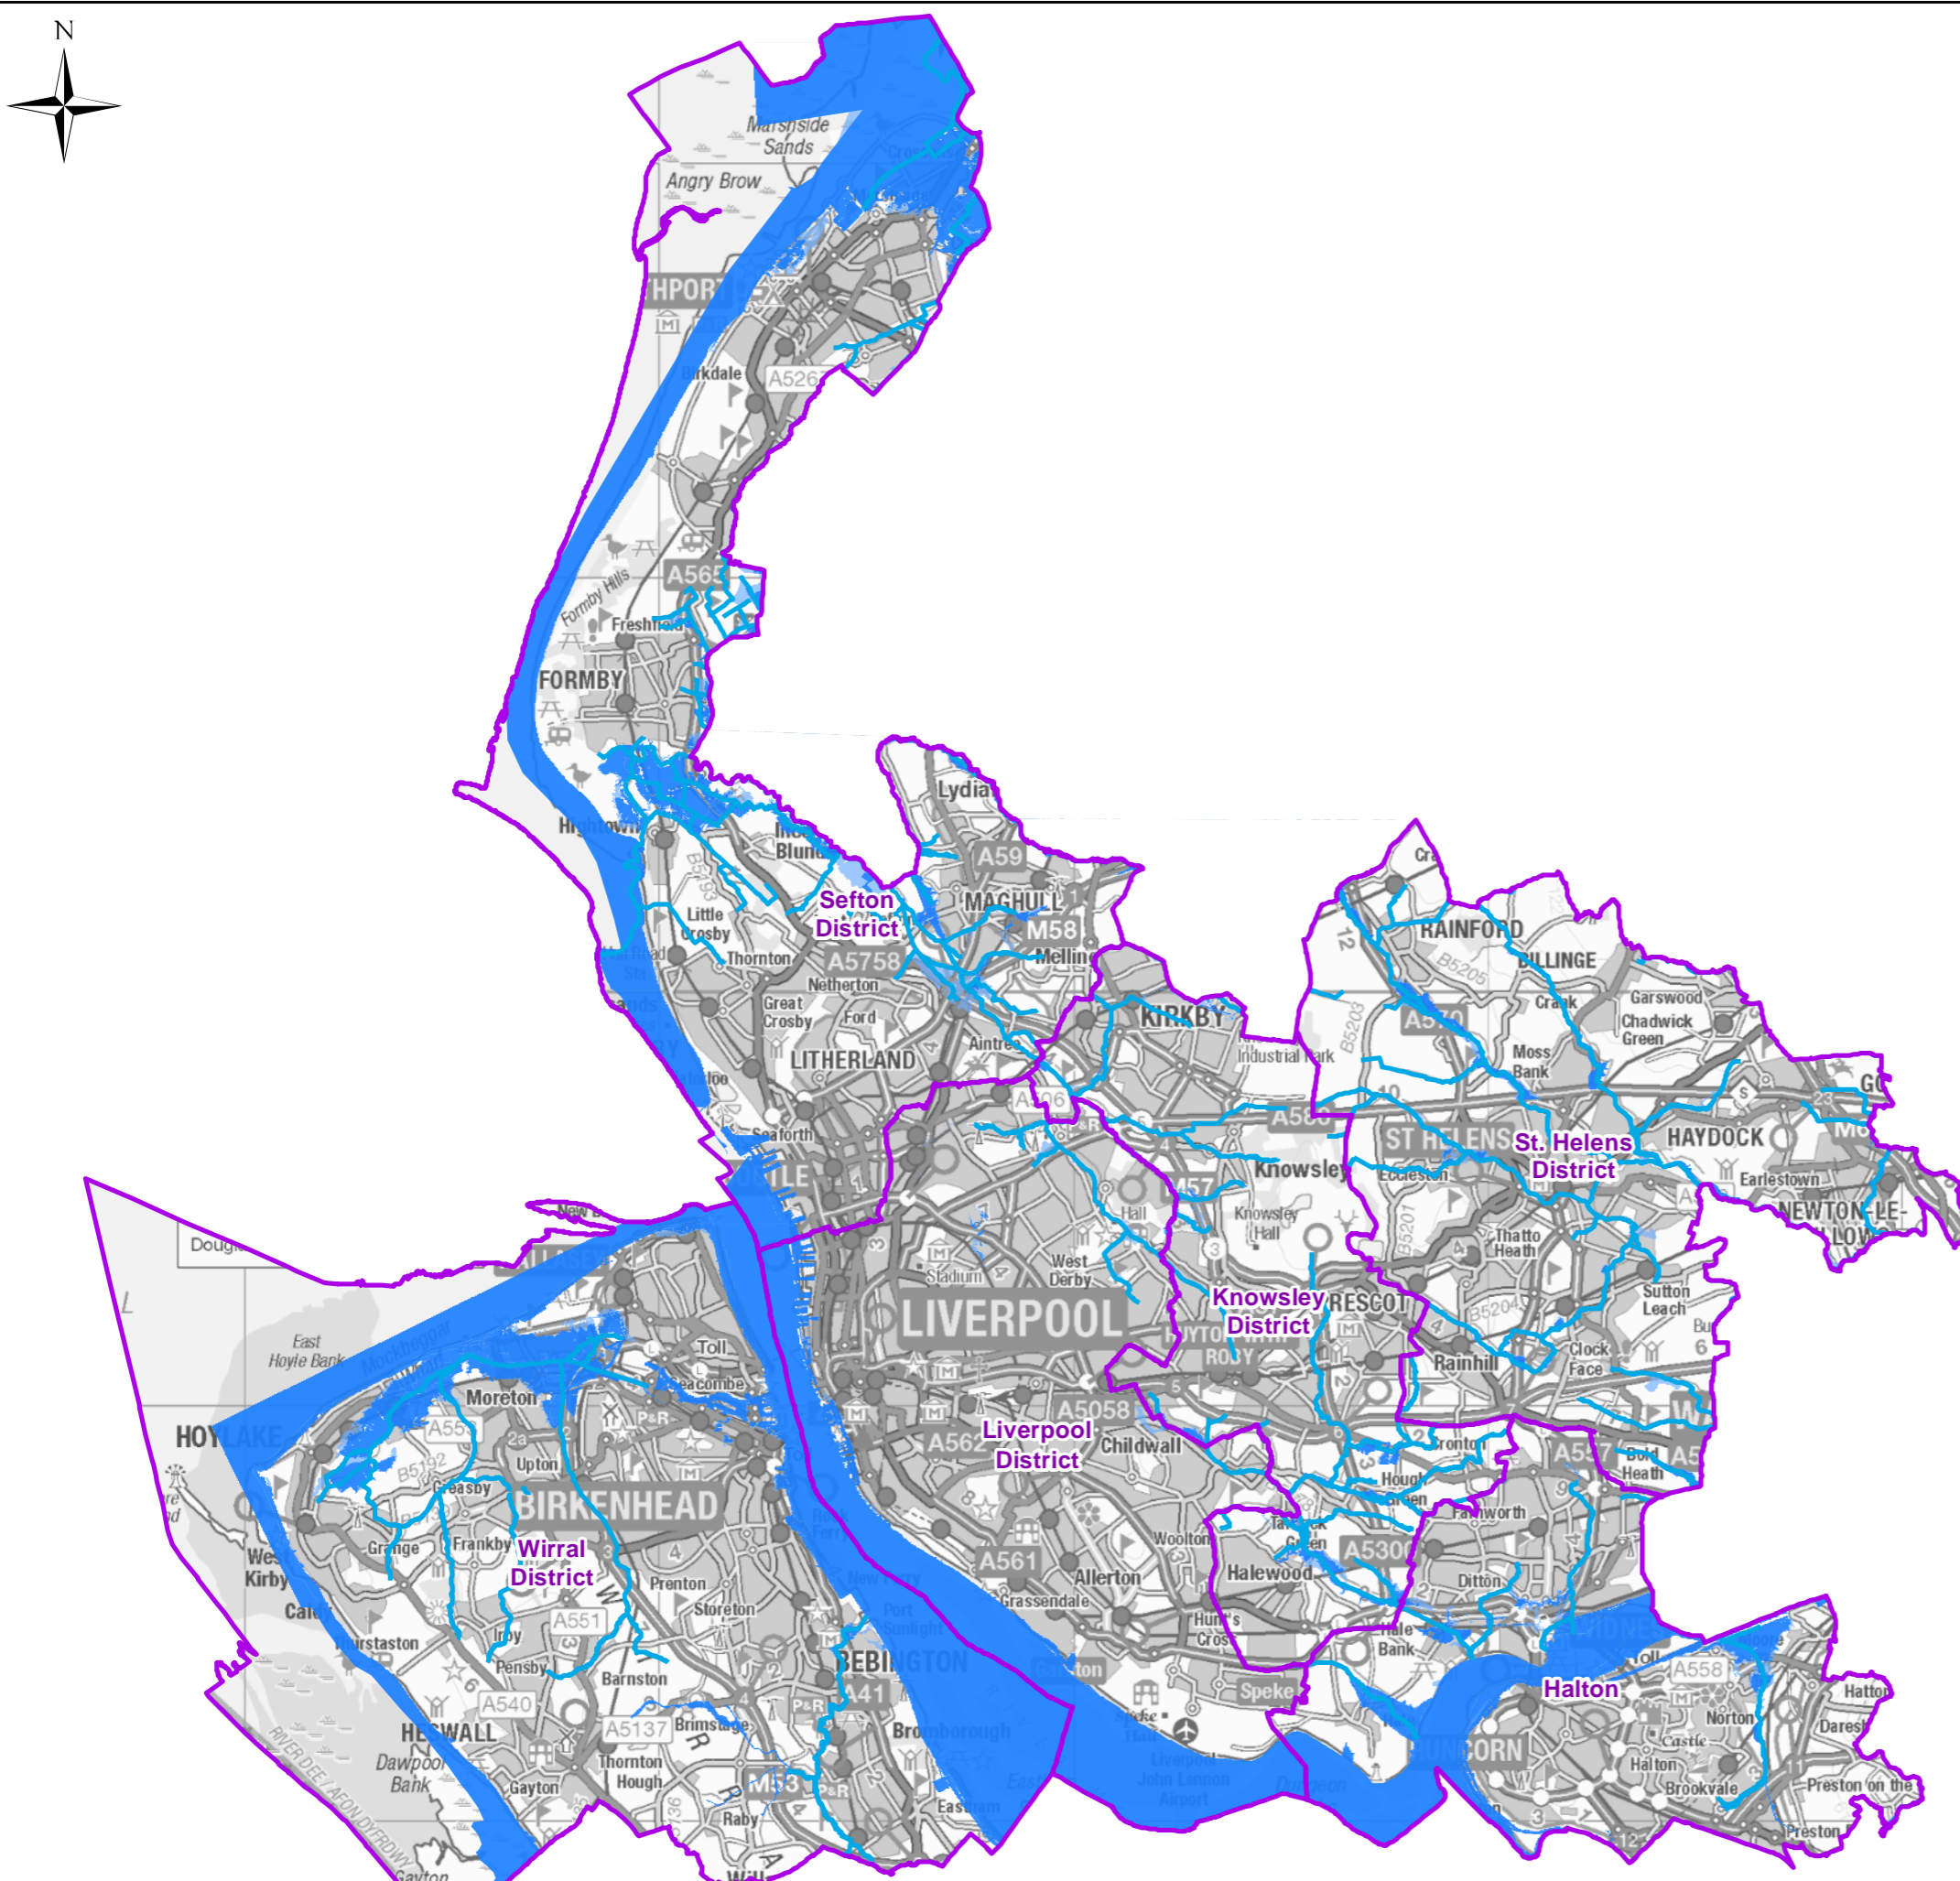

Liverpool City Region Combined Authority - Overview Map

Overview Map

Turn Map Labels
On/Off:

Click on a Local
Authority boundary
to open an index
map of the area.

-  Local Authority Areas
-  Main River
-  Flood Zone 3 (EA)
-  Flood Zone 2 (EA)

Contains public sector information licensed under the Open Government Licence v3.0. Contains OS data © Crown copyright and database right Ordnance Survey No. 100061062