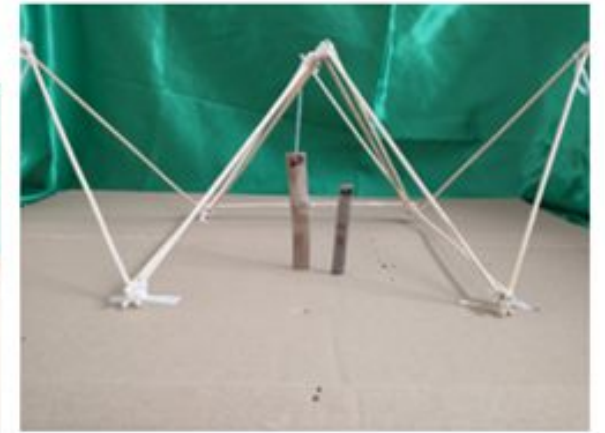

Sat 26 August, 11am-4pm – FREE

Kings Gardens, Southport, Sefton

Please walk or cycle if you can! Check our website for active travel routes.

Triangles – Parabolic Curves

Sample at 215cm

Model with Rigging Points

Small 1.2m/ Med 2.15 or 2.3cm/  
Large 4.5m

Multiple Curves in Various Formations

Multiple Split Bamboo Circles – Decorated with Bamboo Cord

Triangular Frame Formation

Triangular Row Formation

Tree Line Formation